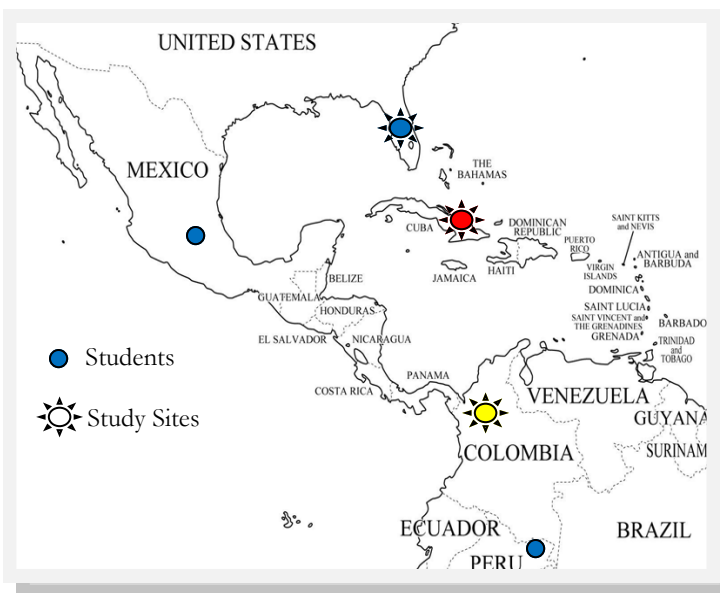

### Study Sites Distribution 2018

Dear Friends & Faithful Supporters,

The Apostle Paul reminds us that “God has given greater honor to the parts (of the Body of Christ) that lacked it” (1Corinthians 12:24). That’s why in this report we give special honor to those who administrate, organize and oversee the educational experience of the students of CITA-EDU. Typically, those who create and teach the courses, the first objective of CITA, get the accolades, but men like David Parada pictured above are credited with the application on location. David, Rick Beltran for these high tech servants of Christ who carry this unseen, but absolutely essential burden of student support and care.

Study Sites Locations	
	(5) Florida-USA: Coral Gables, Coral Springs, Margate, Hollywood, Boca Raton.
	(1) Cuba : Holguin.
	(10) Colombia : Barranquilla, Santa Marta, Sucre, Villavicencio, Suba, Cartagena, Cali, Ibague, Mutua, Cauca.